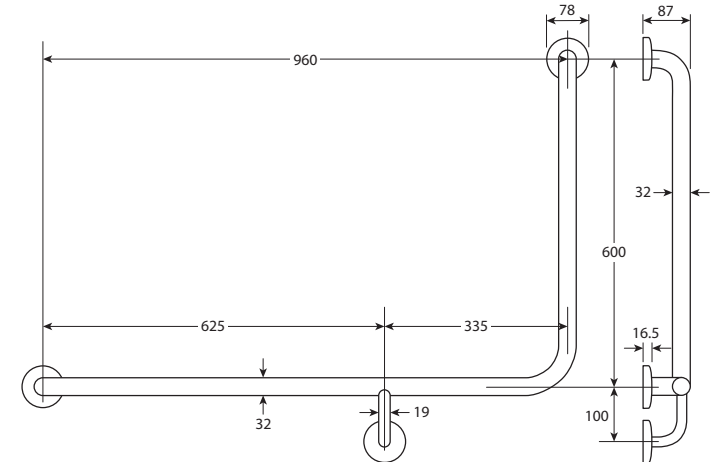

90° Accessible LEFT-HAND GRAB RAIL

Features

- Can be installed to comply with AS1428.1
- Made from 304 stainless steel
- Concealed fixings
- Includes rubber hygiene seals and wall mounting screws

Available in

While we aim to ensure specifications are correct at the time of publication, Fienza reserves the right to make modifications without prior notice. Physical colour may vary from image shown. All measurements are shown in millimetres. Always use physical product measurements for mark-ups and roughing-in as the technical drawing may differ from actual product received.